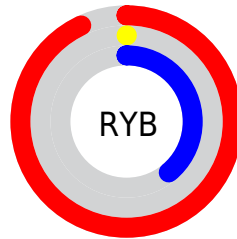

- Red (93%)
- Yellow (0%)
- Blue (39%)