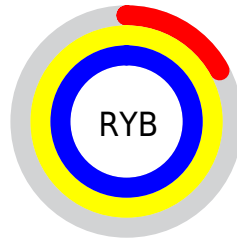

- Red (17%)
- Yellow (100%)
- Blue (100%)