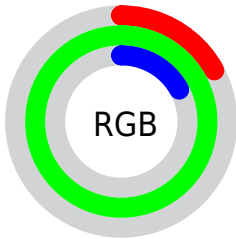

Distribution

- Red (17%)
- Green (100%)
- Blue (17%)