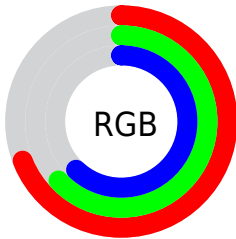

Distribution

Red (69%)

Green (63%)

Blue (62%)