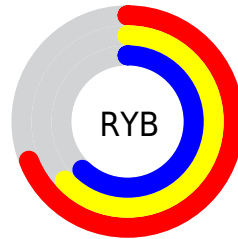

Details

The XYZ color **37.1343, 37.3401, 38.0510** is a light color, and the websafe version is hex **999999**. A complement of this color would be **37.5635, 41.2041, 47.5686**, and the grayscale version is **36.0439, 37.9209, 41.2959**.

A 20% lighter version of the original color is **70.2977, 71.2904, 73.6737**, and **16.4876, 16.3051, 16.4656** is the 20% darker color. If you saturate the color by 10%, you get **33.1292, 31.6141, 29.6729**, and if you desaturate by 10%, it is **41.7073, 43.8490, 47.7044**.

Distribution

Red (69%)

Green (63%)

Blue (62%)

Red (69%)

Yellow (63%)

Blue (62%)

Cyan (0%)