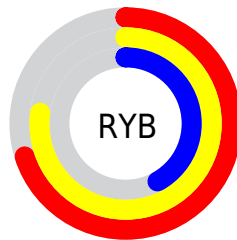

- Red (70%)
- Yellow (77%)
- Blue (42%)