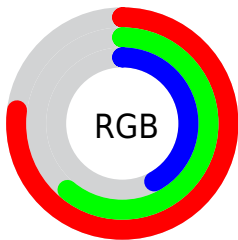

Distribution

- Red (77%)
- Green (61%)
- Blue (42%)