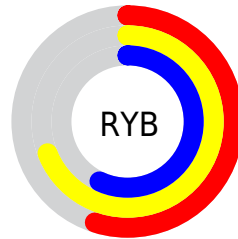

Details

The XYZ color **37.3463, 41.7444, 31.2884** is a light color, and the websafe version is hex **999966**. A complement of this color would be **29.0400, 28.2052, 44.9902**, and the grayscale version is **38.6845, 40.6992, 44.3214**.

A 20% lighter version of the original color is **70.7018, 78.1473, 62.9873**, and **16.7037, 19.0926, 12.7024** is the 20% darker color. If you saturate the color by 10%, you get **35.7013, 41.0372, 24.9101**, and if you desaturate by 10%, it is **39.2083, 42.5421, 38.7650**.

Distribution

Red (67%)

Green (69%)

Blue (55%)

Red (55%)

Yellow (69%)

Blue (57%)

Cyan (2%)