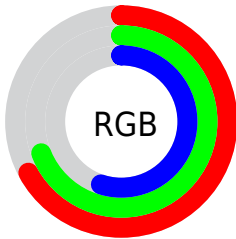

Distribution

Red (67%)

Green (69%)

Blue (55%)