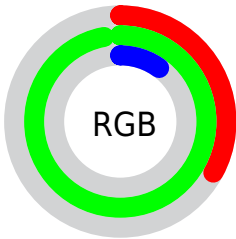

Distribution

- Red (33%)
- Green (97%)
- Blue (10%)