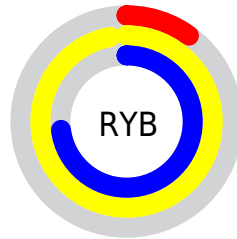

- Red (10%)
- Yellow (97%)
- Blue (73%)