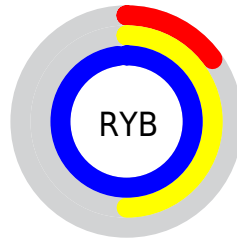

- Red (15%)
- Yellow (50%)
- Blue (98%)