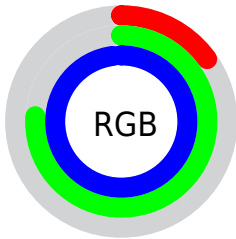

Distribution

- Red (15%)
- Green (76%)
- Blue (98%)