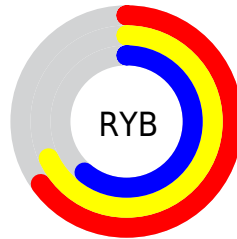

# Details

The XYZ color **37.2750, 39.0364, 37.0227** is a light color, and the websafe version is hex **999999**. A complement of this color would be **34.4474, 36.3176, 45.2391**, and the grayscale version is **37.1664, 39.1020, 42.5821**.

A 20% lighter version of the original color is **70.3873, 73.7187, 71.4921**, and **16.7066, 17.4190, 15.8463** is the 20% darker color. If you saturate the color by 10%, you get **34.6994, 36.0764, 29.4082**, and if you desaturate by 10%, it is **40.1286, 42.2139, 45.7722**.

# Distribution

Red (68%)

Green (65%)

Blue (61%)

Red (65%)

Yellow (68%)

Blue (61%)

Cyan (0%)