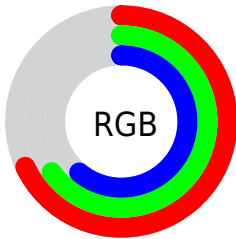

Distribution

Red (68%)

Green (65%)

Blue (61%)