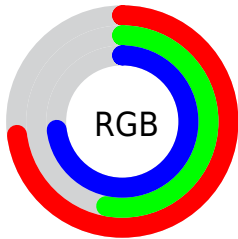

Distribution

Red (73%)

Green (53%)

Blue (73%)