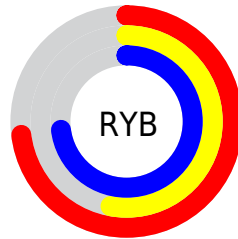

Details

The XYZ color **37.3956, 30.9097, 50.4496** is a light color, and the websafe version is hex **CC99CC**. A complement of this color would be **31.8548, 41.9908, 28.9820**, and the grayscale version is **31.1655, 32.7885, 35.7067**.

A 20% lighter version of the original color is **70.6282, 61.2545, 92.1052**, and **16.6870, 12.7053, 23.7632** is the 20% darker color. If you saturate the color by 10%, you get **34.9616, 26.1691, 49.6633**, and if you desaturate by 10%, it is **40.2839, 36.5574, 51.3879**.

Distribution

Red (73%)

Green (53%)

Blue (73%)

Red (73%)

Yellow (53%)

Blue (73%)

Cyan (1%)