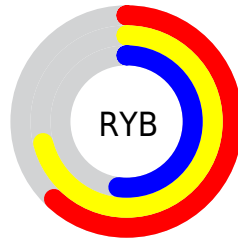

Details

The XYZ color **37.1613, 38.9110, 27.7423** is a light color, and the websafe version is hex **999966**. A complement of this color would be **28.8637, 29.8581, 48.4981**, and the grayscale version is **36.8144, 38.7317, 42.1788**.

A 20% lighter version of the original color is **69.9793, 73.4352, 56.9405**, and **16.4807, 17.2484, 10.6443** is the 20% darker color. If you saturate the color by 10%, you get **34.9564, 36.3419, 21.3321**, and if you desaturate by 10%, it is **39.6361, 41.6706, 35.3182**.

Distribution

Red (71%)

Green (65%)

Blue (52%)

Red (62%)

Yellow (71%)

Blue (52%)

Cyan (0%)