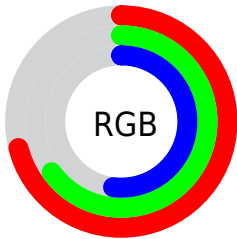

Distribution

Red (71%)

Green (65%)

Blue (52%)