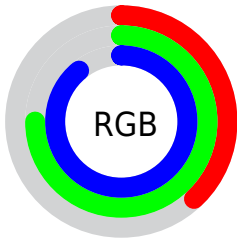

Distribution

- Red (38%)
- Green (75%)
- Blue (89%)