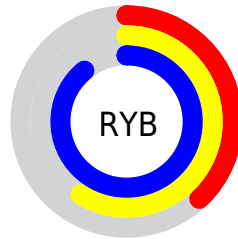

- Red (38%)
- Yellow (59%)
- Blue (89%)