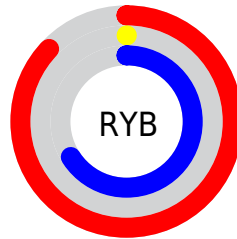

Red (87%)

Yellow (0%)

Blue (66%)