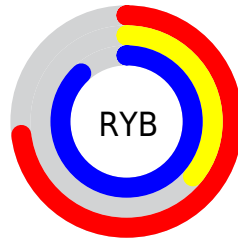

- Red (73%)
- Yellow (36%)
- Blue (88%)