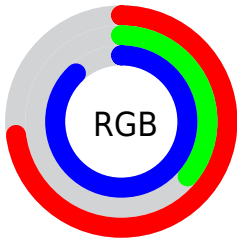

Distribution

- Red (73%)
- Green (36%)
- Blue (88%)