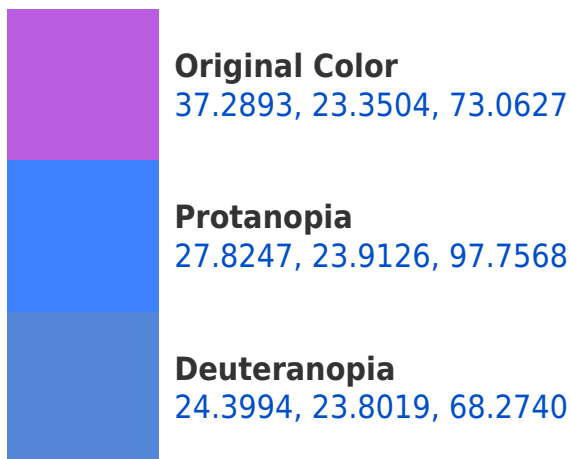

A 20% lighter version of the original color is **65.6371, 47.0109, 100.2223**, and **16.6008, 8.6781, 37.8459** is the 20% darker color. If you saturate the color by 10%, you get **34.0685, 19.2232, 72.4362**, and if you desaturate by 10%, it is **41.1598, 28.6647, 73.8849**.

35.4265, 23.3504, 3.7412

11.8462, 23.3504, 4.9167

12.7504, 23.3504, 81.1014

Rectangle

The Rectangle color scheme consists of four colors that form a rectangle on the color wheel.

37.2893, 23.3504, 73.0627

43.4093, 23.3504, 19.1251

XYZ 37.2893, 23.3504, 73.0627

Background

This preview shows how black text looks on a background with the XYZ color 37.2893, 23.3504, 73.0627.

This preview shows how white text looks on a background with the XYZ color 37.2893, 23.3504,

Dichromacy

Tritanopia

27.2877, 23.4101, 23.5025

Trichromacy

Original Color

37.2893, 23.3504, 73.0627

Protanomaly

28.5184, 22.0866, 88.3480