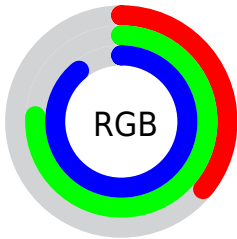

Distribution

- Red (36%)
- Green (76%)
- Blue (89%)