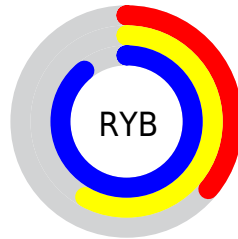

- Red (36%)
- Yellow (58%)
- Blue (89%)