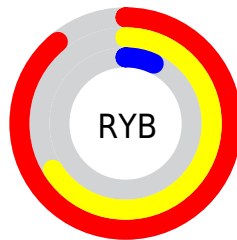

Details

The XYZ color **37.2581, 26.8457, 3.7903** is a dark color, and the websafe version is hex **CC6600**. The color can be described as dark washed orange. A complement of this color would be **23.6305, 24.4851, 76.8788**, and the grayscale version is **22.2667, 23.4263, 25.5112**.

A 20% lighter version of the original color is **55.0808, 46.9096, 12.8080**, and **16.8362, 10.6377, 1.1659** is the 20% darker color. If you saturate the color by 10%, you get **36.1364, 24.7774, 2.8779**, and if you desaturate by 10%, it is **39.0184, 29.9065, 5.7960**.

Distribution

Red (89%)

Green (42%)

Blue (7%)

Red (89%)

Yellow (66%)

Blue (7%)

Cyan (0%)