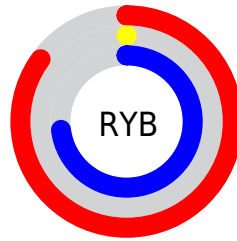

Red (85%)

Yellow (0%)

Blue (73%)