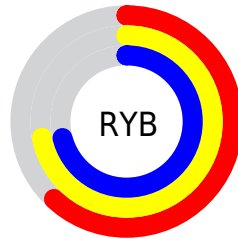

- Red (62%)
- Yellow (72%)
- Blue (71%)