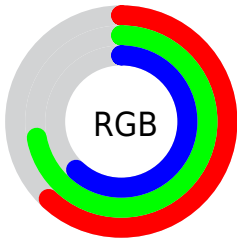

Distribution

- Red (62%)
- Green (72%)
- Blue (62%)