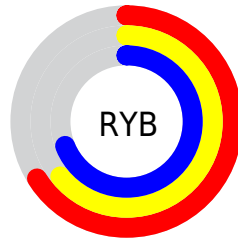

# Details

The XYZ color **37.3755, 38.0811, 45.9379** is a light color, and the websafe version is hex **999999**. A complement of this color would be **38.6098, 41.8873, 41.1740**, and the grayscale version is **36.5905, 38.4960, 41.9222**.

A 20% lighter version of the original color is **70.4958, 72.2799, 85.8372**, and **16.7054, 16.8003, 21.1012** is the 20% darker color. If you saturate the color by 10%, you get **32.4828, 31.2260, 44.8732**, and if you desaturate by 10%, it is **42.8509, 45.8784, 47.1549**.

# Distribution

Red (66%)

Green (64%)

Blue (69%)

Red (66%)

Yellow (64%)

Blue (69%)

Cyan (3%)