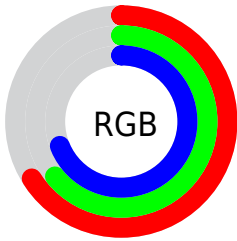

Distribution

Red (66%)

Green (64%)

Blue (69%)