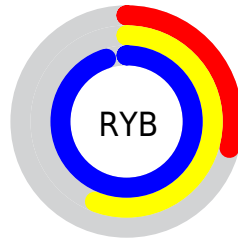

Details

The XYZ color **37.4055, 45.0889, 90.7359** is a light color, and the websafe version is hex **66CCFF**. The color can be described as light washed azure. A complement of this color would be **45.0302, 33.7764, 10.4515**, and the grayscale version is **33.9758, 35.7452, 38.9265**.

A 20% lighter version of the original color is **62.1260, 79.3170, 106.6431**, and **17.9514, 21.7221, 49.7010** is the 20% darker color. If you saturate the color by 10%, you get **34.3628, 41.2153, 90.1495**, and if you desaturate by 10%, it is **41.2436, 49.4920, 91.3844**.

Distribution

Red (29%)

Green (75%)

Blue (95%)

Red (29%)

Yellow (56%)

Blue (95%)

Cyan (70%)