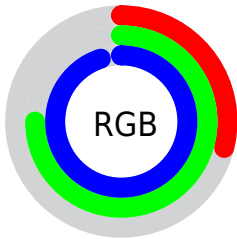

Distribution

Red (29%)

Green (75%)

Blue (95%)