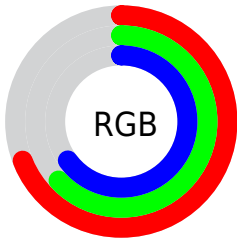

Distribution

- Red (69%)
- Green (63%)
- Blue (65%)