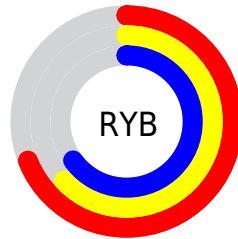

- Red (69%)
- Yellow (63%)
- Blue (65%)