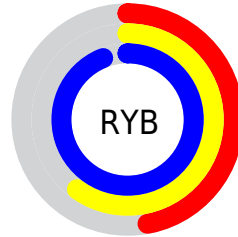

Details

The XYZ color **37.4765, 38.2896, 87.8535** is a light color, and the websafe version is hex **6699CC**. A complement of this color would be **58.1764, 57.5825, 25.8192**, and the grayscale version is **34.1194, 35.8962, 39.0910**.

A 20% lighter version of the original color is **62.7978, 69.4603, 104.7051**, and **16.7606, 16.9121, 47.7284** is the 20% darker color. If you saturate the color by 10%, you get **32.0428, 31.7585, 86.8800**, and if you desaturate by 10%, it is **44.0414, 45.8422, 88.9660**.

Distribution

Red (47%)

Green (66%)

Blue (94%)

Red (47%)

Yellow (60%)

Blue (94%)

Cyan (50%)