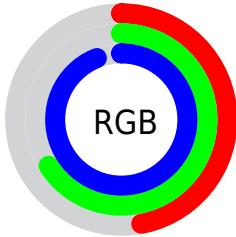

Distribution

Red (47%)

Green (66%)

Blue (94%)