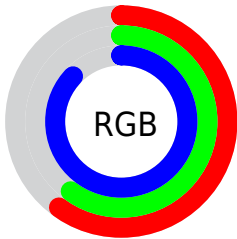

Distribution

- Red (60%)
- Green (60%)
- Blue (87%)