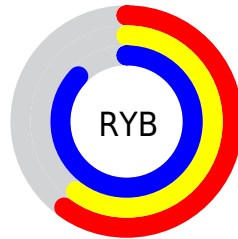

- Red (60%)
- Yellow (60%)
- Blue (87%)