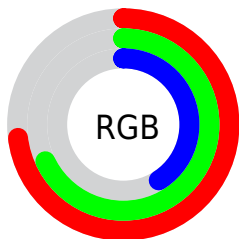

Distribution

- Red (73%)
- Green (68%)
- Blue (41%)