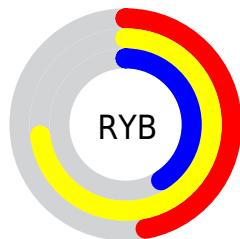

- Red (47%)
- Yellow (73%)
- Blue (41%)