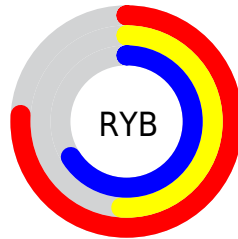

Details

The XYZ color **37.3922, 30.2992, 41.4137** is a light color, and the websafe version is hex **CC99CC**. A complement of this color would be **34.4154, 45.6968, 38.0189**, and the grayscale version is **30.4929, 32.0809, 34.9361**.

A 20% lighter version of the original color is **70.3787, 60.1720, 78.4260**, and **16.6543, 12.3653, 18.3386** is the 20% darker color. If you saturate the color by 10%, you get **34.3601, 25.3404, 36.9940**, and if you desaturate by 10%, it is **40.9539, 36.2503, 46.2140**.

Distribution

Red (76%)

Green (51%)

Blue (66%)

Red (76%)

Yellow (51%)

Blue (66%)

Cyan (0%)