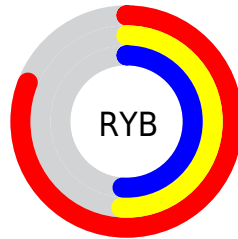

Details

The XYZ color **37.4655, 30.6988, 25.0699** is a light color, and the websafe version is hex **CC9999**. A complement of this color would be **42.4168, 53.3425, 66.4530**, and the grayscale version is **30.1924, 31.7648, 34.5918**.

A 20% lighter version of the original color is **66.9277, 58.9599, 52.6527**, and **16.6756, 12.5756, 9.3330** is the 20% darker color. If you saturate the color by 10%, you get **33.7477, 25.2589, 17.6782**, and if you desaturate by 10%, it is **42.0102, 37.3493, 34.1035**.

Distribution

Red (81%)

Green (51%)

Blue (51%)

Red (81%)

Yellow (51%)

Blue (51%)

Cyan (0%)