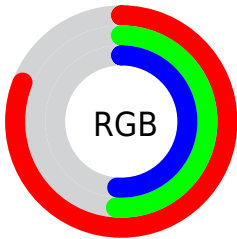

Distribution

Red (81%)

Green (51%)

Blue (51%)