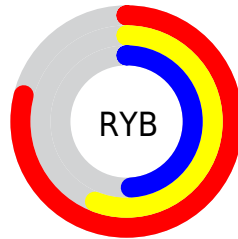

Details

The XYZ color **37.2278, 32.4770, 23.3754** is a light color, and the websafe version is hex **CC9999**. A complement of this color would be **36.7425, 44.0883, 62.4504**, and the grayscale version is **31.7126, 33.3641, 36.3335**.

A 20% lighter version of the original color is **68.2458, 62.5743, 50.0761**, and **16.6138, 13.5984, 8.4057** is the 20% darker color. If you saturate the color by 10%, you get **33.8904, 27.6414, 16.5929**, and if you desaturate by 10%, it is **41.1811, 38.1255, 31.6548**.

Distribution

Red (79%)

Green (55%)

Blue (49%)

Red (79%)

Yellow (56%)

Blue (49%)

Cyan (0%)