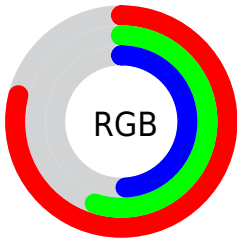

Distribution

Red (79%)

Green (55%)

Blue (49%)