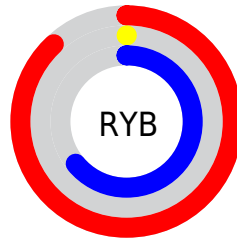

- Red (88%)
- Yellow (0%)
- Blue (64%)