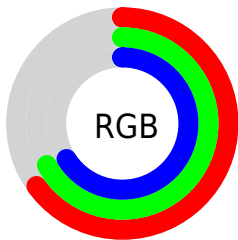

Distribution

- Red (65%)
- Green (67%)
- Blue (66%)