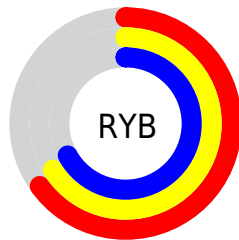

- Red (65%)
- Yellow (66%)
- Blue (67%)