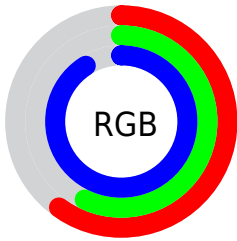

Distribution

Red (60%)

Green (57%)

Blue (91%)