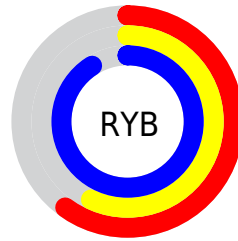

Details

The XYZ color **37.4981, 32.6957, 79.9358** is a light color, and the websafe version is hex **9999FF**. A complement of this color would be **64.4276, 75.0439, 37.8784**, and the grayscale version is **31.8511, 33.5099, 36.4922**.

A 20% lighter version of the original color is **64.4858, 61.4767, 103.0752**, and **16.8671, 13.8762, 42.3468** is the 20% darker color. If you saturate the color by 10%, you get **30.6982, 24.4728, 78.7076**, and if you desaturate by 10%, it is **45.7285, 42.7225, 81.4380**.

Distribution

Red (60%)

Green (57%)

Blue (91%)

Red (60%)

Yellow (57%)

Blue (91%)

Cyan (34%)