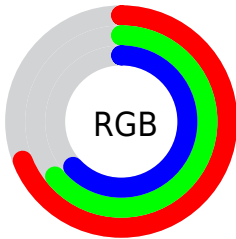

Distribution

Red (69%)

Green (64%)

Blue (63%)