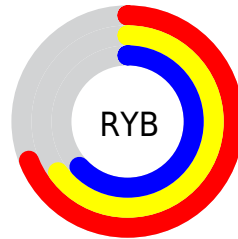

Details

The XYZ color **37.3877, 38.2381, 39.1284** is a light color, and the websafe version is hex **999999**. A complement of this color would be **37.1883, 40.1766, 46.3528**, and the grayscale version is **36.7169, 38.6291, 42.0671**.

A 20% lighter version of the original color is **70.6812, 72.6098, 75.2555**, and **16.7770, 16.9251, 17.1345** is the 20% darker color. If you saturate the color by 10%, you get **33.6230, 33.0076, 30.7851**, and if you desaturate by 10%, it is **41.6365, 44.0902, 48.6997**.

Distribution

Red (69%)

Green (64%)

Blue (63%)

Red (69%)

Yellow (65%)

Blue (63%)

Cyan (0%)