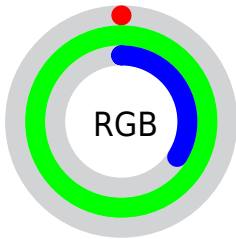

Distribution

- Red (0%)
- Green (100%)
- Blue (34%)