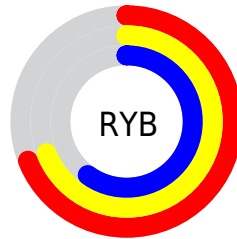

Red (69%)

Yellow (69%)

Blue (60%)