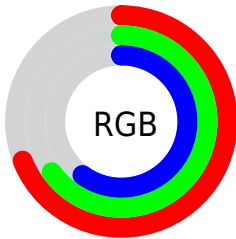

Distribution

Red (69%)

Green (65%)

Blue (60%)