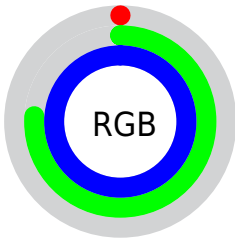

Distribution

- Red (0%)
- Green (76%)
- Blue (100%)