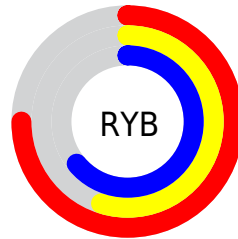

Details

The XYZ color **37.4924, 32.2803, 38.4371** is a light color, and the websafe version is hex **CC9999**. A complement of this color would be **36.6598, 46.0536, 44.4952**, and the grayscale version is **32.2425, 33.9216, 36.9406**.

A 20% lighter version of the original color is **70.6613, 63.2894, 74.1375**, and **16.7854, 13.5085, 16.4746** is the 20% darker color. If you saturate the color by 10%, you get **34.0280, 26.8312, 32.7200**, and if you desaturate by 10%, it is **41.5304, 38.7422, 44.7582**.

Distribution

Red (75%)

Green (55%)

Blue (64%)

Red (75%)

Yellow (55%)

Blue (64%)

Cyan (0%)