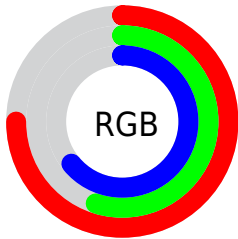

Distribution

Red (75%)

Green (55%)

Blue (64%)