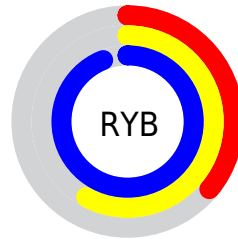

Details

The XYZ color **37.5525, 43.6251, 88.1026** is a light color, and the websafe version is hex **66CCFF**. The color can be described as light muted azure. A complement of this color would be **47.6554, 39.3764, 15.2157**, and the grayscale version is **35.1123, 36.9408, 40.2286**.

A 20% lighter version of the original color is **63.1286, 77.5943, 106.2577**, and **16.9348, 20.1940, 47.8050** is the 20% darker color. If you saturate the color by 10%, you get **33.7699, 39.0616, 87.4220**, and if you desaturate by 10%, it is **42.2004, 48.7988, 88.8571**.

Distribution

Red (36%)

Green (73%)

Blue (94%)

Red (36%)

Yellow (58%)

Blue (94%)

Cyan (62%)