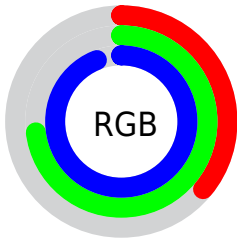

Distribution

Red (36%)

Green (73%)

Blue (94%)