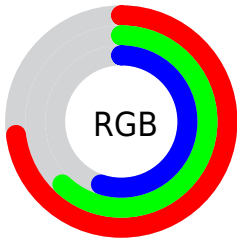

Distribution

Red (73%)

Green (62%)

Blue (55%)