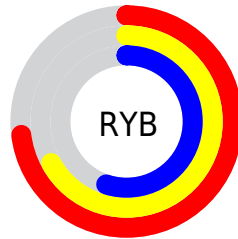

Details

The XYZ color **37.3815, 37.1288, 30.0073** is a light color, and the websafe version is hex **CC9999**. A complement of this color would be **33.4967, 36.7572, 51.7841**, and the grayscale version is **35.7699, 37.6328, 40.9821**.

A 20% lighter version of the original color is **70.7463, 71.0429, 61.0228**, and **16.7237, 16.3688, 11.9509** is the 20% darker color. If you saturate the color by 10%, you get **34.3295, 33.0371, 22.7859**, and if you desaturate by 10%, it is **40.8331, 41.6482, 38.5066**.

Distribution

Red (73%)

Green (62%)

Blue (55%)

Red (73%)

Yellow (67%)

Blue (55%)

Cyan (0%)