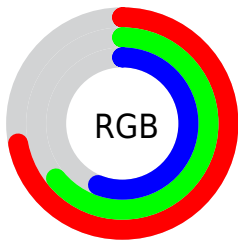

Distribution

Red (72%)

Green (64%)

Blue (56%)