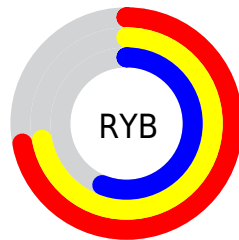

Details

The XYZ color **37.5836, 38.2448, 31.3877** is a light color, and the websafe version is hex **999999**. A complement of this color would be **32.9720, 35.4522, 49.9053**, and the grayscale version is **36.6342, 38.5421, 41.9723**.

A 20% lighter version of the original color is **70.7461, 72.5247, 63.0933**, and **16.8661, 16.9050, 12.7300** is the 20% darker color. If you saturate the color by 10%, you get **34.7431, 34.6041, 24.1502**, and if you desaturate by 10%, it is **40.7699, 42.2145, 39.8571**.

Distribution

Red (72%)

Green (64%)

Blue (56%)

Red (72%)

Yellow (72%)

Blue (56%)

Cyan (0%)