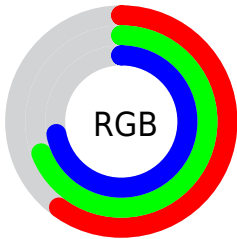

Distribution

- Red (60%)
- Green (69%)
- Blue (72%)