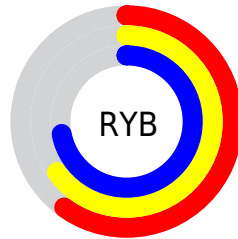

- Red (60%)
- Yellow (65%)
- Blue (72%)