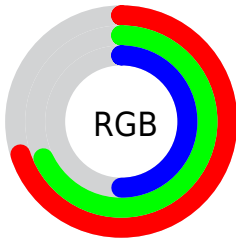

Distribution

Red (70%)

Green (68%)

Blue (50%)