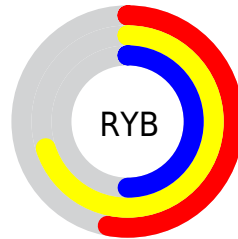

Details

The XYZ color **37.6227, 41.4143, 26.4329** is a light color, and the websafe version is hex **999966**. A complement of this color would be **25.4261, 24.6182, 46.0596**, and the grayscale version is **38.4291, 40.4304, 44.0287**.

A 20% lighter version of the original color is **70.6208, 77.0370, 54.8636**, and **16.9389, 18.9047, 9.9639** is the 20% darker color. If you saturate the color by 10%, you get **36.2108, 40.3125, 20.6535**, and if you desaturate by 10%, it is **39.2490, 42.6118, 33.3103**.

Distribution

Red (70%)

Green (68%)

Blue (50%)

Red (53%)

Yellow (70%)

Blue (50%)

Cyan (0%)