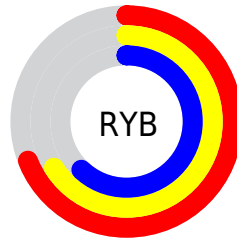

- Red (69%)
- Yellow (66%)
- Blue (62%)