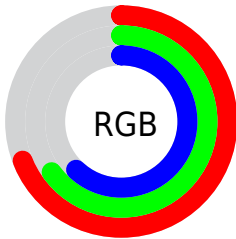

Distribution

- Red (69%)
- Green (65%)
- Blue (62%)