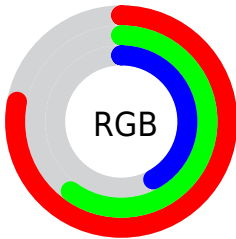

Distribution

- Red (78%)
- Green (60%)
- Blue (42%)