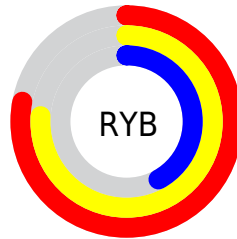

- Red (78%)
- Yellow (76%)
- Blue (42%)