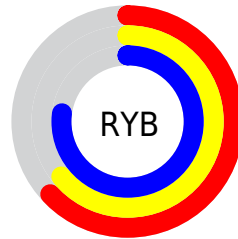

Details

The XYZ color **37.5821, 37.4033, 57.4633** is a light color, and the websafe version is hex **9999CC**. A complement of this color would be **48.7133, 53.3390, 41.4471**, and the grayscale version is **35.9765, 37.8500, 41.2187**.

A 20% lighter version of the original color is **70.8614, 71.3165, 102.9592**, and **16.7651, 16.3561, 27.8646** is the 20% darker color. If you saturate the color by 10%, you get **30.8341, 29.3179, 56.2589**, and if you desaturate by 10%, it is **45.4594, 46.8265, 58.8676**.

Distribution

Red (63%)

Green (64%)

Blue (77%)

Red (63%)

Yellow (64%)

Blue (77%)

Cyan (18%)