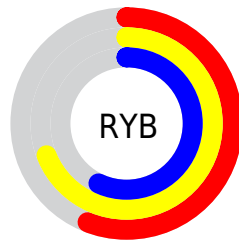

Details

The XYZ color **37.7168, 41.9181, 32.0897** is a light color, and the websafe version is hex **CCCC99**. A complement of this color would be **29.5147, 28.8917, 45.0977**, and the grayscale version is **38.9461, 40.9743, 44.6210**.

A 20% lighter version of the original color is **71.2478, 78.4025, 64.2014**, and **16.9292, 19.1987, 13.1694** is the 20% darker color. If you saturate the color by 10%, you get **36.1350, 41.2461, 25.5934**, and if you desaturate by 10%, it is **39.5143, 42.6797, 39.6898**.

Distribution

Red (68%)

Green (69%)

Blue (56%)

Red (56%)

Yellow (69%)

Blue (57%)

Cyan (2%)