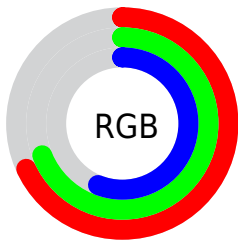

Distribution

Red (68%)

Green (69%)

Blue (56%)