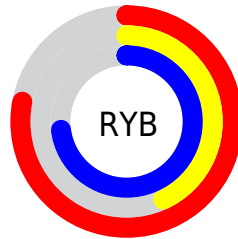

Red (78%)

Yellow (43%)

Blue (73%)