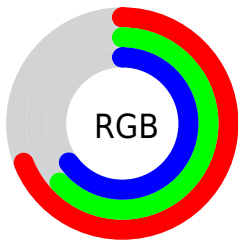

Distribution

Red (69%)

Green (63%)

Blue (65%)