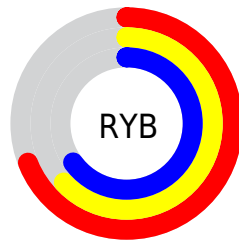

Details

The XYZ color **37.6244, 37.5099, 41.8163** is a light color, and the websafe version is hex **999999**. A complement of this color would be **37.4804, 41.5309, 44.0731**, and the grayscale version is **36.3238, 38.2155, 41.6167**.

A 20% lighter version of the original color is **71.0194, 71.5415, 79.1730**, and **16.7315, 16.3860, 18.5006** is the 20% darker color. If you saturate the color by 10%, you get **33.8259, 31.4119, 35.9279**, and if you desaturate by 10%, it is **41.9377, 44.5089, 48.2707**.

Distribution

Red (69%)

Green (63%)

Blue (65%)

Red (69%)

Yellow (63%)

Blue (65%)

Cyan (0%)