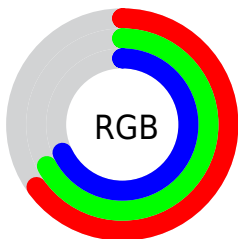

Distribution

Red (65%)

Green (67%)

Blue (68%)