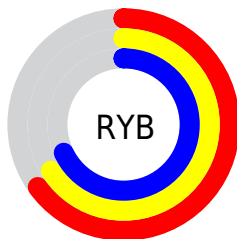

Red (65%)

Yellow (66%)

Blue (68%)