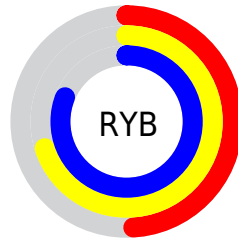

- Red (49%)
- Yellow (70%)
- Blue (81%)