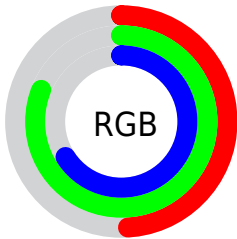

Distribution

- Red (49%)
- Green (81%)
- Blue (66%)