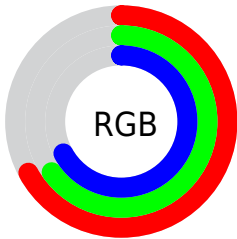

Distribution

- Red (67%)
- Green (65%)
- Blue (67%)