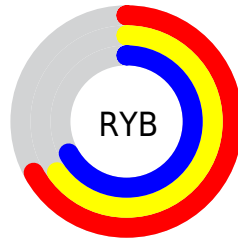

- Red (67%)
- Yellow (65%)
- Blue (67%)