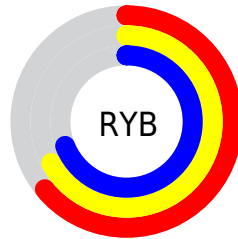

- Red (64%)
- Yellow (67%)
- Blue (69%)