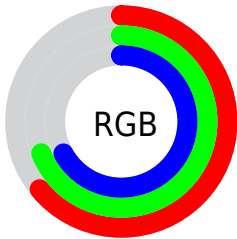

Distribution

- Red (64%)
- Green (69%)
- Blue (67%)