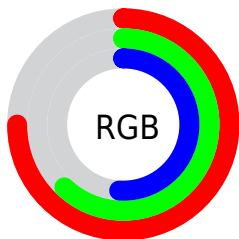

Distribution

- Red (75%)
- Green (62%)
- Blue (51%)