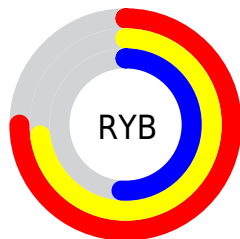

- Red (75%)
- Yellow (73%)
- Blue (51%)